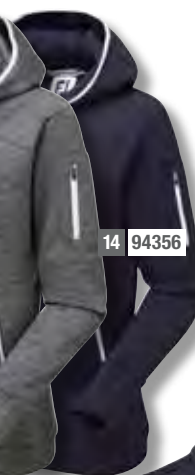

(PART OF THE OUTERWEAR SALES PROGRAM)

		WAIST					
		XS	S	M	L	XL	XXL
SRP	28						
139 €	29						
	30						
	31						
	32						
	33						

Grey cells mean the size doesn't exist

6 95985

7 95986

8 95987

13 94355